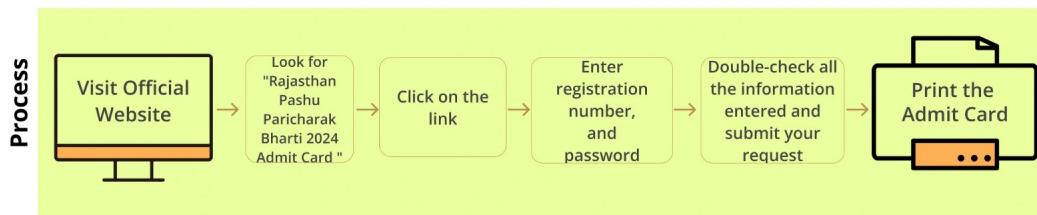

Rajasthan Pashu Paricharak Bharti 2024 Admit Card

An admit card is more than just a piece of paper; it is your gateway to the examination hall, a proof of your eligibility to sit for the Rajasthan Pashu Paricharak Bharti exam. Think of an admit card as your personal boarding pass to the exam. It is a document issued by the exam conducting authority that contains your registration details, exam date, time, venue, and important instructions. The Rajasthan Staff Selection Board of India, will provide the Rajasthan Pashu Paricharak Bharti 2024 Admit Card for the examination, directly on their official website. The Rajasthan Pashu Paricharak Bharti 2024 Admit Card will be released 10 to 15 days before the exam dates.

The Rajasthan Pashu Paricharak Bharti 2024 Admit Card does more than just grant you access to the examination room. It symbolizes your dedication and hard work in preparing for an opportunity to contribute significantly to the animal husbandry sector of Rajasthan. It ensures a smooth and fair examination process, validating your identity and removing the chance of impersonation.

How to Download Rajasthan Pashu Paricharak Bharti 2024

In order to download the Rajasthan Pashu Paricharak Bharti 2024 Admit Card, you have to follow the given process:

Steps to download Admit Card

To be released

Check all the steps to download the admit card

[Source: Liso App]

- Visit the [official RSMSSB website](#).
- Look for " Rajasthan Pashu Paricharak Bharti 2024 Admit Card " section or a similar link.
- Click on the link and enter your registration number, password, and other required details.
- Double-check all the information entered and submit your request.
- Your Rajasthan Pashu Paricharak Bharti 2024 Admit Card will be displayed on the screen.
- Download and save the Rajasthan Pashu Paricharak Bharti 2024 Admit Card in a secure location. It's essential to keep a printed copy as well.