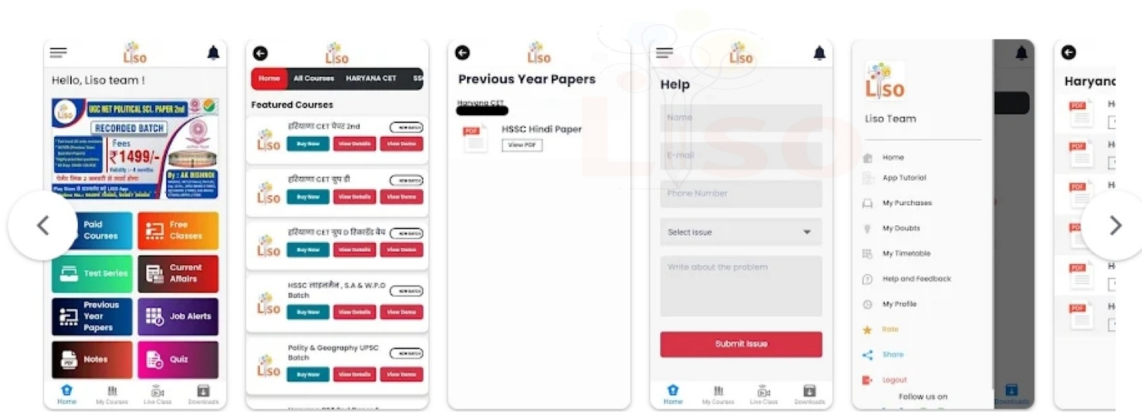

Best Rajasthan Pashu Paricharak Coaching in India - Mobile Friendly Education

Liso App - Best Rajasthan Pashu Paricharak Coaching in India offers a comprehensive learning experience through its **user-friendly mobile application**, available for download on Google Play Store. Liso App, known as the Best Rajasthan Pashu Paricharak Coaching in India, distinguishes itself with a contemporary approach to learning. It offers a series of mobile-friendly practice tests that can be conveniently accessed through its dedicated mobile app.

LISO ONLINE EDUCATION APP

Liso App - Best Rajasthan Pashu Paricharak Coaching in India

Liso

LISO
Contains ads

4.0★
7.51K reviews

100K+
Downloads

3+
Rated for 3+ ⓘ

[Install](#) [Share](#) [Add to wishlist](#)

You don't have any devices

[Source: Google Play]

With Liso App's comprehensive suite of features, you can streamline your exam preparation journey and boost your chances of success in various competitive exams. Download the app today and kickstart your learning journey!